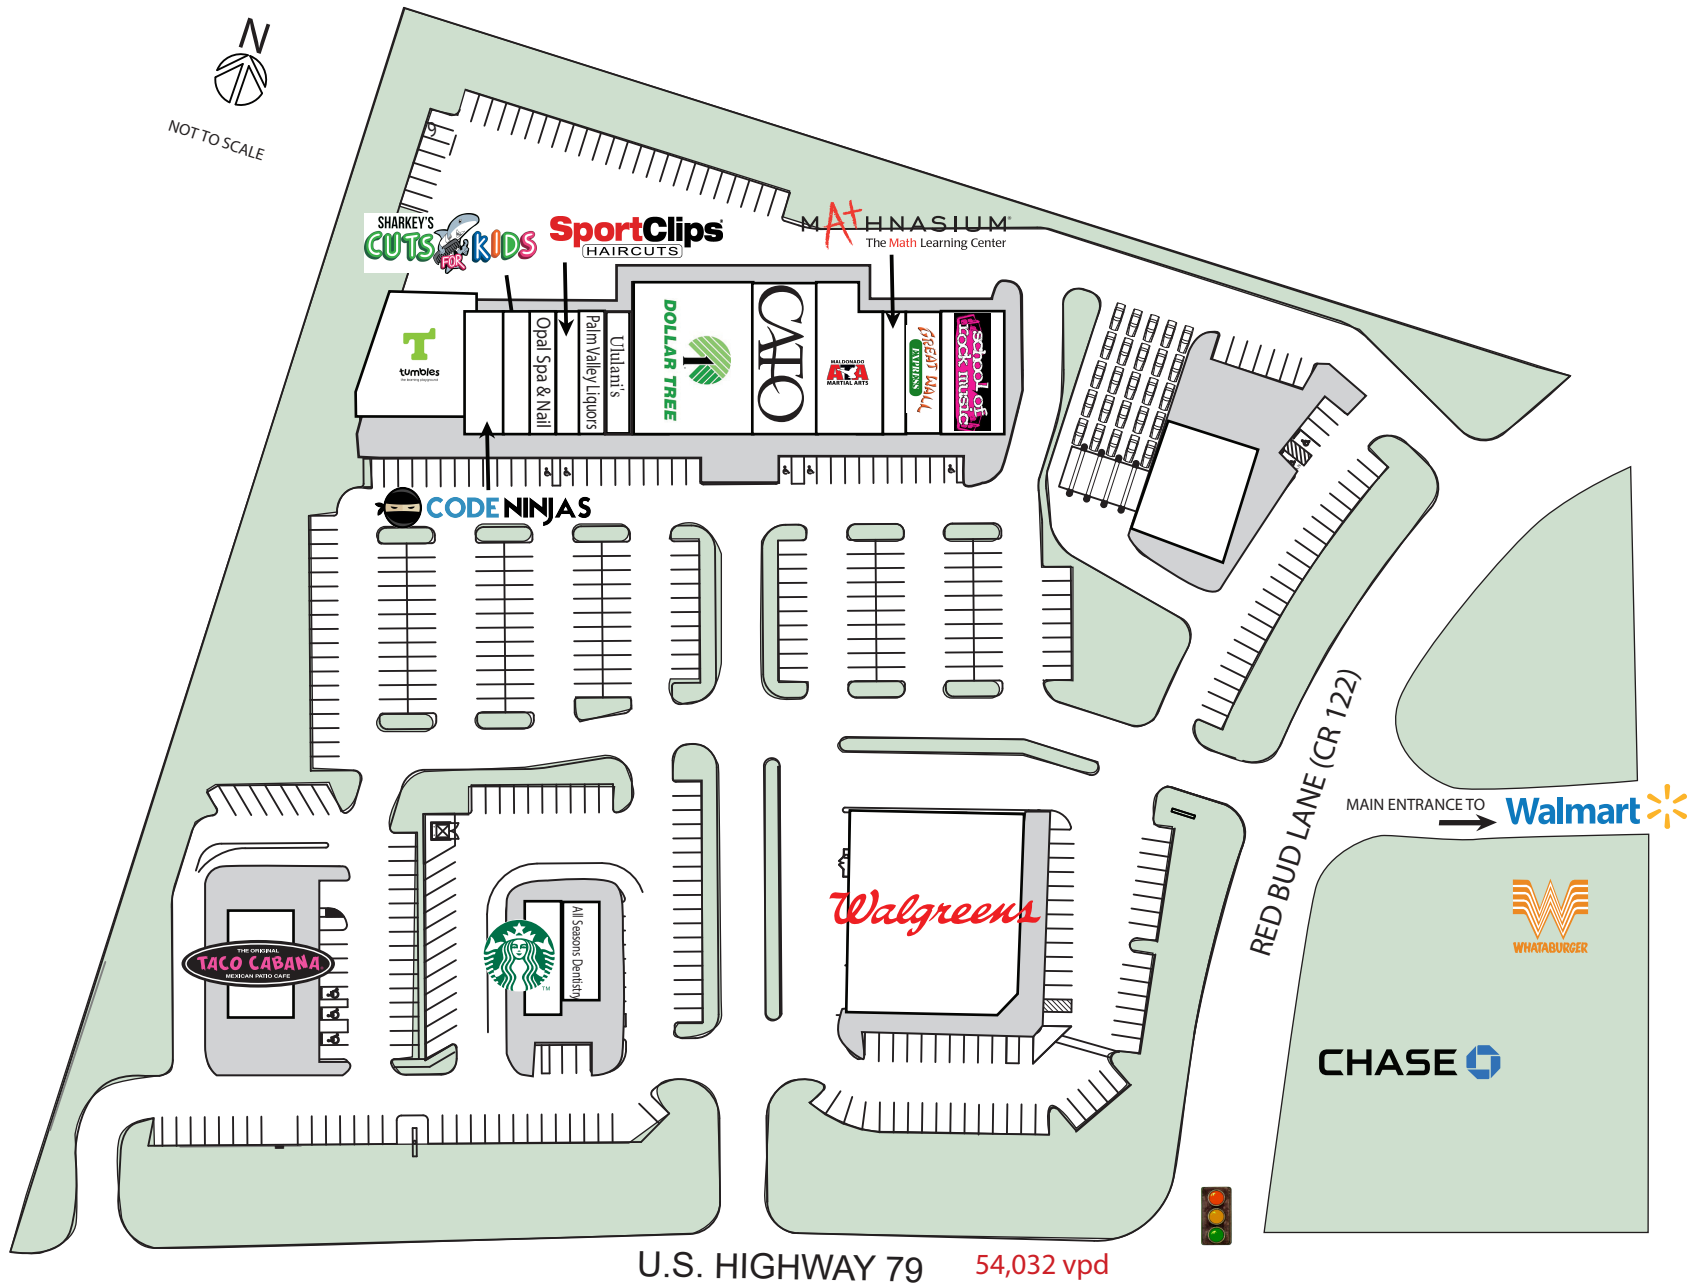

# PALM VALLEY PLAZA | NWC OF HWY 79 & RED BUD LN, ROUND ROCK, TX 78665

U.S. HIGHWAY 79 54,032 vpd